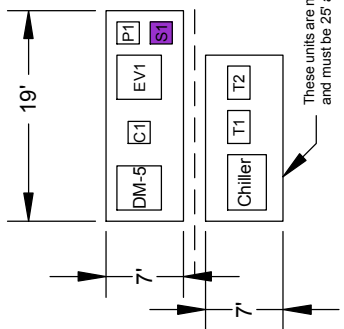

5 gpm Demethylator and Separation Layout

Pacific Centrifuge, LLC

5 gpm Demethylator and Separator Layout

SIZE	CAGE CODE	DWG NO	REV
A4			
SCALE	Mark Palmer Jeff Hinman		SHEET

Oct 26, 2007
Copyright 2007
All Rights Reserved