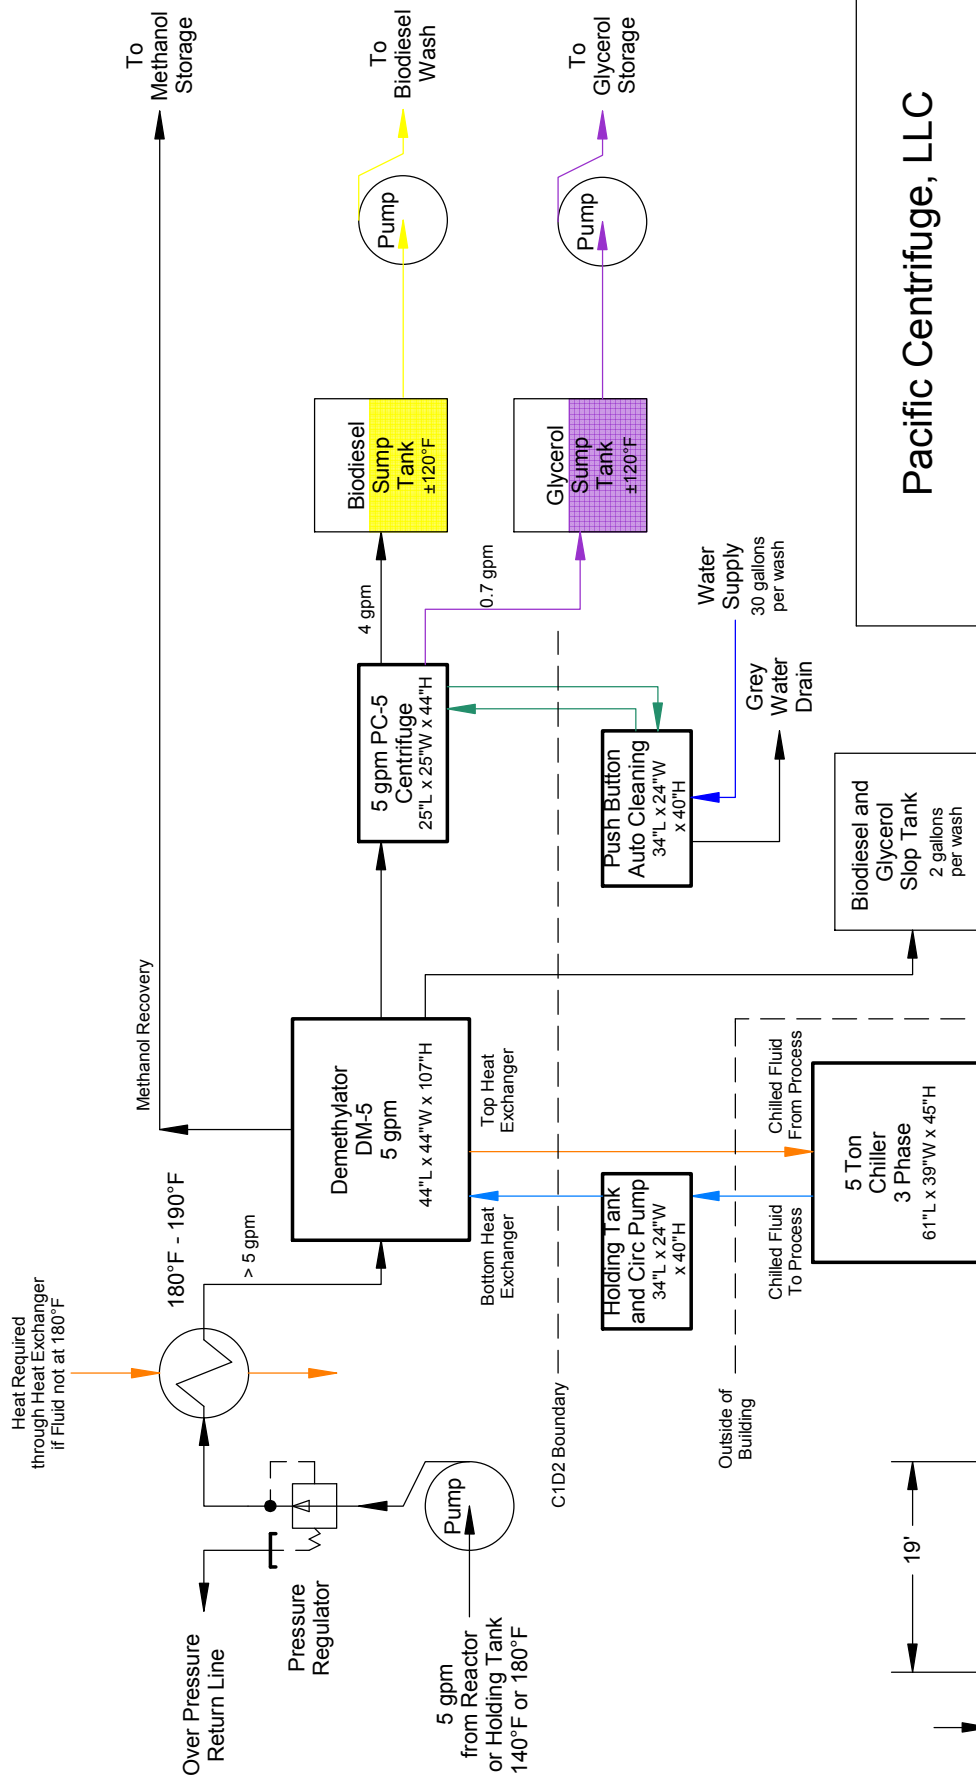

5 gpm Demethylator and Separation Layout

Pacific Centrifuge, LLC

5 gpm Demethylator and Separator Layout

SIZE	CAGE CODE	DWG NO	REV
A4			
SCALE	Mark Palmer Jeff Hinman		SHEET

Oct 26, 2007
Copyright 2007
All Rights Reserved